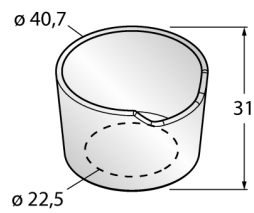

Accessories

Contact Protection

TC-K30-CL

Guard for K50 Touch Button
Protection against accidental activation
Polycarbonate

Type	TC-K30-CL
ID	3091652
Dimensions	Ø 40.7 x 31 mm
Housing material	Plastic, Polycarbonate/ABS